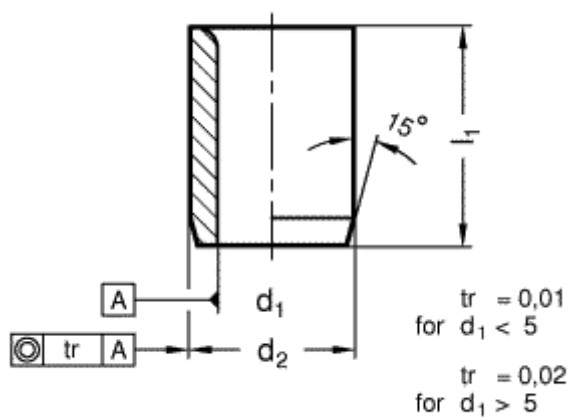

Article number: 201135102

Description: E+G Guide bush DIN 179-B22-36-A
without collar

Measures

$d_1 = 22$

$d_2 = 30$

$l_1 = 36$